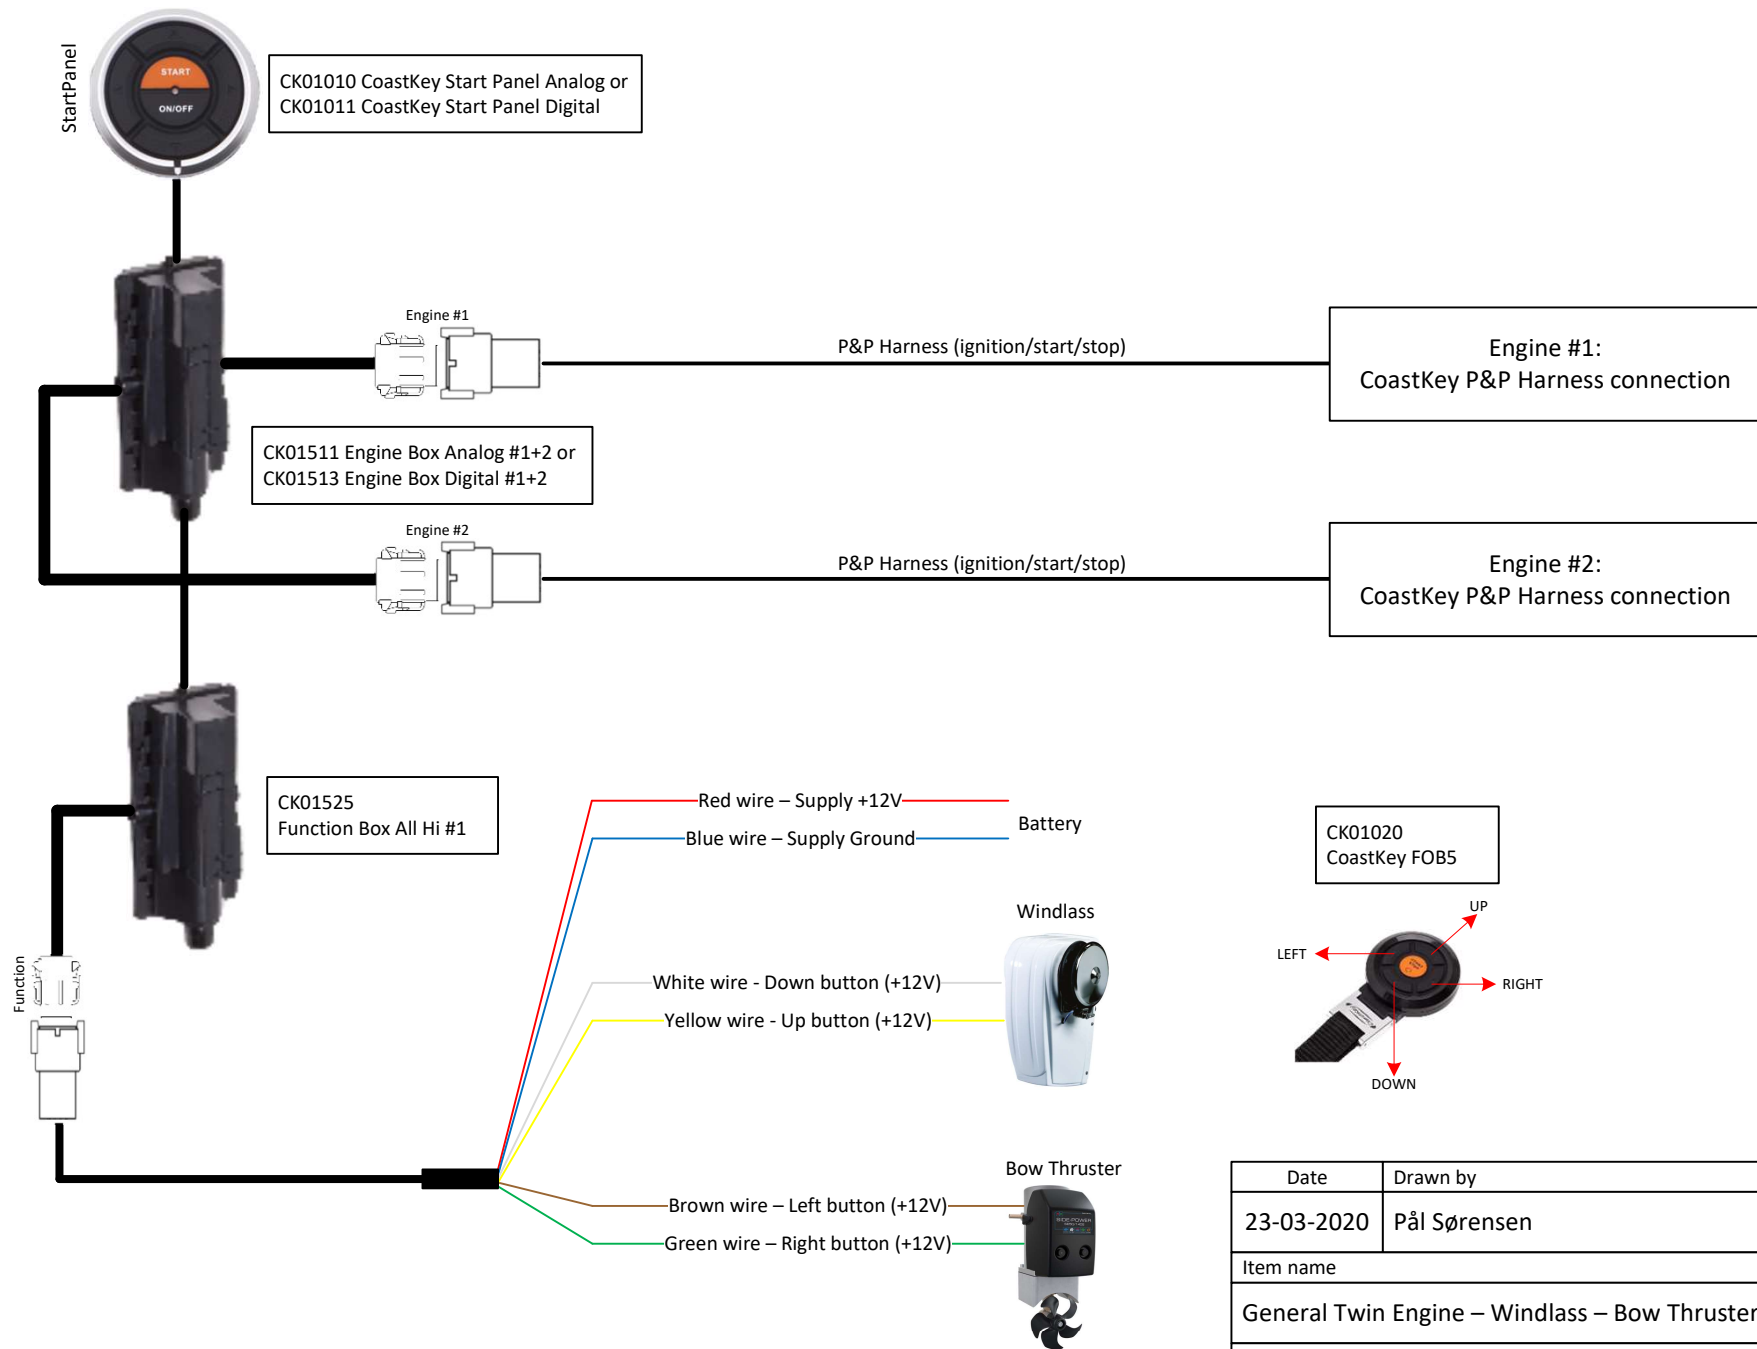

Date	Drawn by	Scale
23-03-2020	Pål Sørensen	-
Item name		
General Single Engine – Windlass – Bow Thruster Installation. Alt. 1		
Item number		Rev.
NWS021-33		A

Date	Drawn by	Scale
23-03-2020	Pål Sørensen	-
Item name		
General Single Engine – Windlass – Bow Thruster Installation. Alt. 2		
Item number		Rev.
NWS021-33		A

Date	Drawn by	Scale
23-03-2020	Pål Sørensen	-
Item name		
General Twin Engine – Windlass – Bow Thruster Installation		
Item number		Rev.
NWS021-33		A