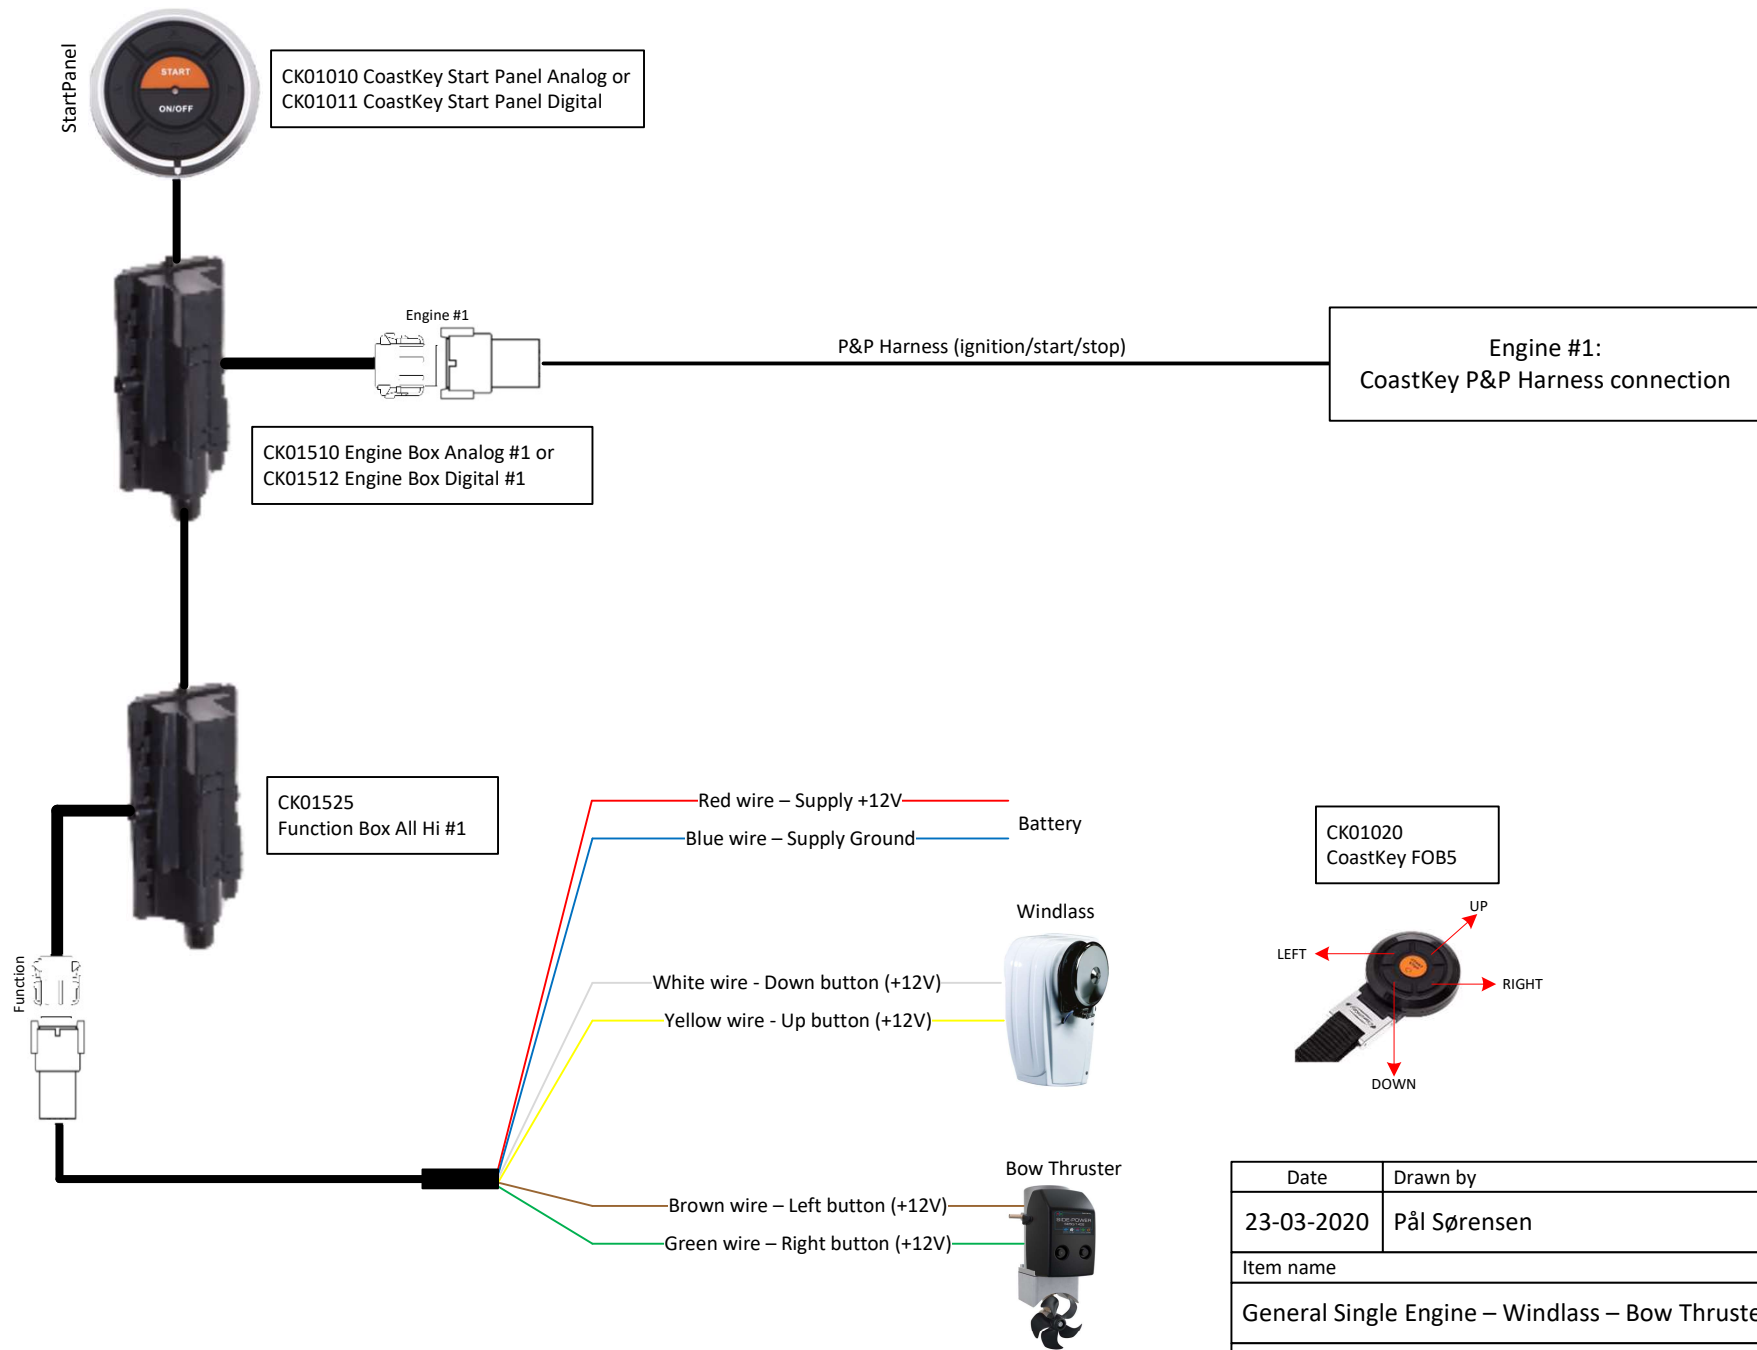

Date	Drawn by	Scale
23-03-2020	Pål Sørensen	-
Item name		
General Single Engine – Windlass – Bow Thruster Installation. Alt. 1		
Item number		Rev.
NWS021-33		A

Date	Drawn by	Scale
23-03-2020	Pål Sørensen	-
Item name		
General Single Engine – Windlass – Bow Thruster Installation. Alt. 2		
Item number		Rev.
NWS021-33		A

Date	Drawn by	Scale
23-03-2020	Pål Sørensen	-
Item name		
General Twin Engine – Windlass – Bow Thruster Installation		
Item number		Rev.
NWS021-33		A